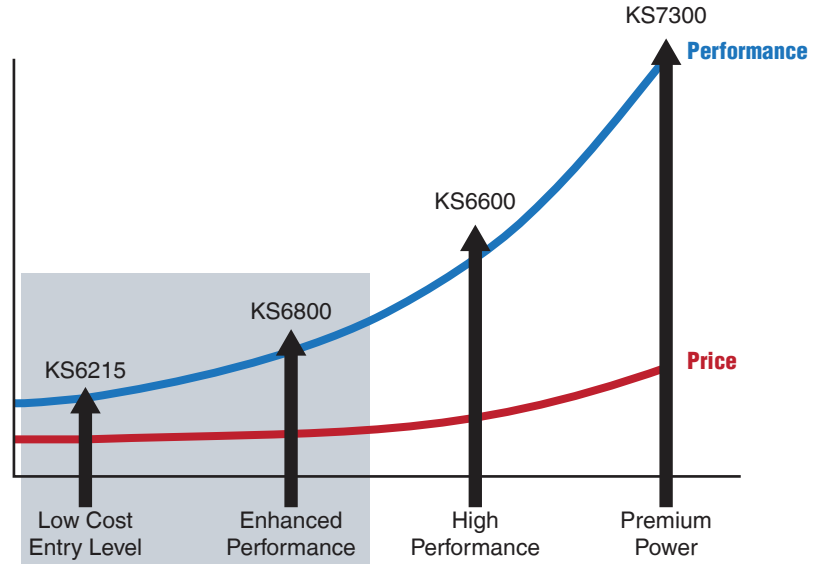

KS6215/6800 Comparison Guide

KS Fanless Terminal Series Provides a Full Spectrum of Price/Performance Choices

Call about our
KS6815 Demo Deals!

KS6800 family comes in 15" and space saving 12" models for POS and touch screen applications. 40% faster than the award winning KS6215, the new KS6800 maintains the long heritage of Posiflex reliability and fan free energy savings with more memory and connectivity options.

Feature Differences of the 6800 Series

More Power

- 40% More Performance

More Flexibility

- 12" and 15" options
- SSD support
- WEPOS support
- Dual cash drawer support
- Custom logo on bezel

More Connectivity