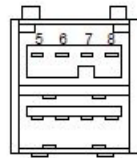

KEY POSITION 1

KEY POSITION 2

KEY POSITION 3

| Key Position | PoweredUSB Plug Color | Voltage |
|--------------|-----------------------|---------|
| 1 | Pantone Teal 3262C | 12VDC |
| 2 | Pantone Red 032C | 24VDC |
| 3 | Pantone Cool Gray 1C | 5VDC |